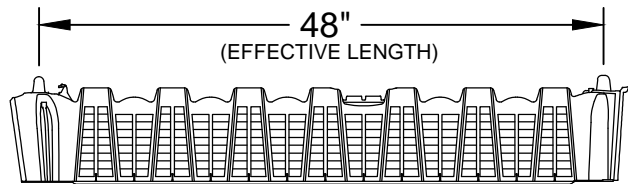

INFILTRATOR WATER TECHNOLOGIES
QUICK4 EQUALIZER 24 LOW PROFILE CHAMBER
PRODUCT SPECIFICATIONS
 (NOT TO SCALE)

TOP VIEW

SIDE VIEW

END VIEW

QUICK4 EQUALIZER 24 LOW PROFILE END CAP

INFILTRATOR WATER TECHNOLOGIES
 4 Business Park Rd. Old Saybrook, CT 06475
 (800) 221-4436

QUICK4 EQUALIZER 24
 LOW PROFILE CHAMBER
 PRODUCT SPECIFICATIONS

Drawn by: EMB	Date: 05/21/2015
Scale: NOT TO SCALE	Checked by: DFH Sheet: 1 of 1