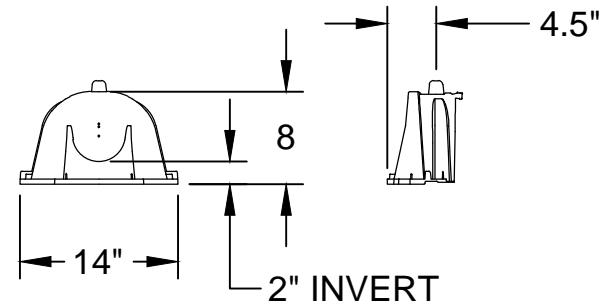

INFILTRATOR WATER TECHNOLOGIES
QUICK4 EQUALIZER 24 LOW PROFILE CHAMBER
PRODUCT SPECIFICATIONS
 (NOT TO SCALE)

TOP VIEW

SIDE VIEW

END VIEW

QUICK4 EQUALIZER 24 LOW PROFILE END CAP

INFILTRATOR WATER TECHNOLOGIES
 4 Business Park Rd. Old Saybrook, CT 06475
 (800) 221-4436

QUICK4 EQUALIZER 24
 LOW PROFILE CHAMBER
 PRODUCT SPECIFICATIONS

Drawn by: EMB	Date: 05/21/2015
Scale: NOT TO SCALE	Checked by: DFH Sheet: 1 of 1