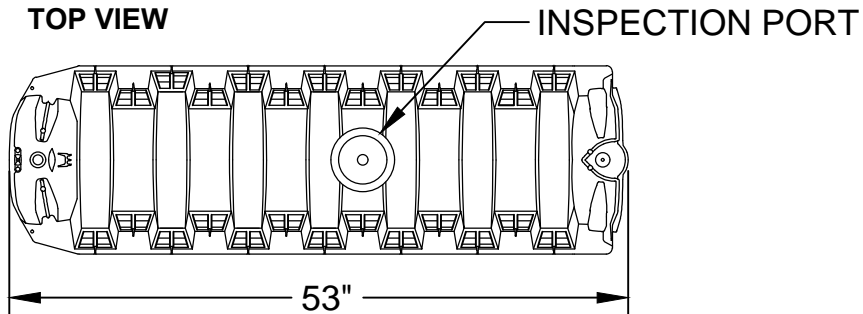

INFILTRATOR WATER TECHNOLOGIES
QUICK4 EQUALIZER 24 LOW PROFILE CHAMBER
PRODUCT SPECIFICATIONS
 (NOT TO SCALE)

TOP VIEW

SIDE VIEW

END VIEW

QUICK4 EQUALIZER 24 LOW PROFILE END CAP

INFILTRATOR WATER TECHNOLOGIES
 4 Business Park Rd. Old Saybrook, CT 06475
 (800) 221-4436

QUICK4 EQUALIZER 24
 LOW PROFILE CHAMBER
 PRODUCT SPECIFICATIONS

Drawn by: EMB	Date: 05/21/2015
Scale: NOT TO SCALE	Checked by: DFH Sheet: 1 of 1