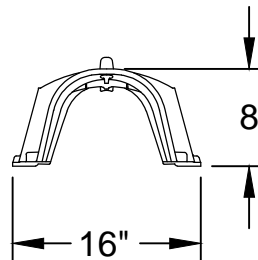

INFILTRATOR WATER TECHNOLOGIES
QUICK4 EQUALIZER 24 LOW PROFILE CHAMBER
PRODUCT SPECIFICATIONS
 (NOT TO SCALE)

TOP VIEW

SIDE VIEW

END VIEW

QUICK4 EQUALIZER 24 LOW PROFILE END CAP

INFILTRATOR WATER TECHNOLOGIES
 4 Business Park Rd. Old Saybrook, CT 06475
 (800) 221-4436

QUICK4 EQUALIZER 24
 LOW PROFILE CHAMBER
 PRODUCT SPECIFICATIONS

Drawn by: EMB	Date: 05/21/2015
Scale: NOT TO SCALE	Checked by: DFH Sheet: 1 of 1