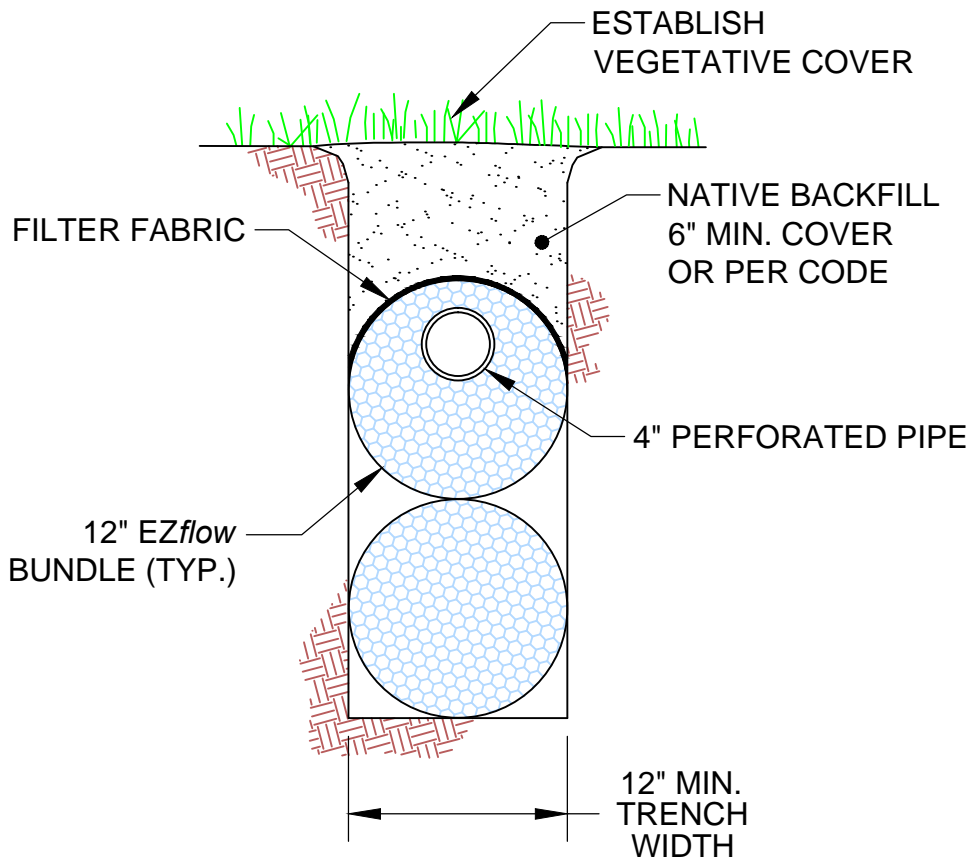

## EZflow 1202V - GEO

**NOTE:**  
 PRODUCT CONFIGURATION AND INSTALLATION  
 DEPTH MUST COMPLY WITH APPLICABLE  
 REGULATORY REQUIREMENTS.

		
INFILTRATOR SYSTEMS INC. 4 Business Park Rd. Old Saybrook, CT 06475 (800) 221-4436		
EZflow 1202V - GEO		
Drawn by: EMB		Date: 08/07/2013
Scale: NOT TO SCALE	Checked by: DFH	Sheet: 1 of 1